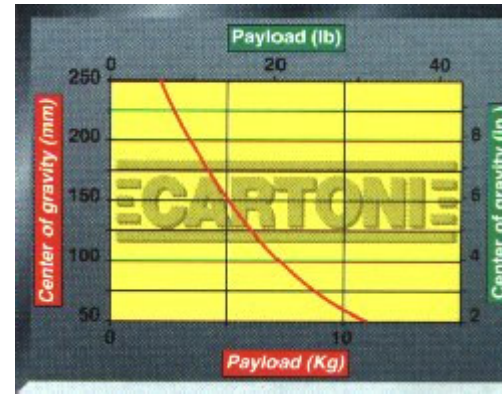

The **Cartoni** Patented fluid drag modules are employed for both pan and tilt modes, while counterbalance is achieved by a double spring group which can be easily disengaged with cameras weighing less than 2 Kg (4.5 lbs).

Featuring positive pan and tilt lock spirit level and adjustable pan bar, the **Action Pro** head is supported by a sturdy aluminium 75mm bowl tripod with off-ground spreader, four pivoting rubber feet and shoulder strap.

The following accessories are available as an option: second pan bar, padded carrying bag and lightweight dolly.

Load capacity (150mm c/g) :	5 Kg ( 11 lbs)
Head weight :	1.2 Kg (2.6 lbs)
Pan range :	360°
Tilt range :	- 85°/+90°

Bowl base diameter :	75mm
Temperature range :	- 40° + 60°
Fluid drag :	Countinously adjustable
Counterbalance steps :	1 settings + 0

[Home](#)  
[Exhibits](#)

[Company Profile](#)  
[Dealers](#)

[What's New](#)  
[Service](#)